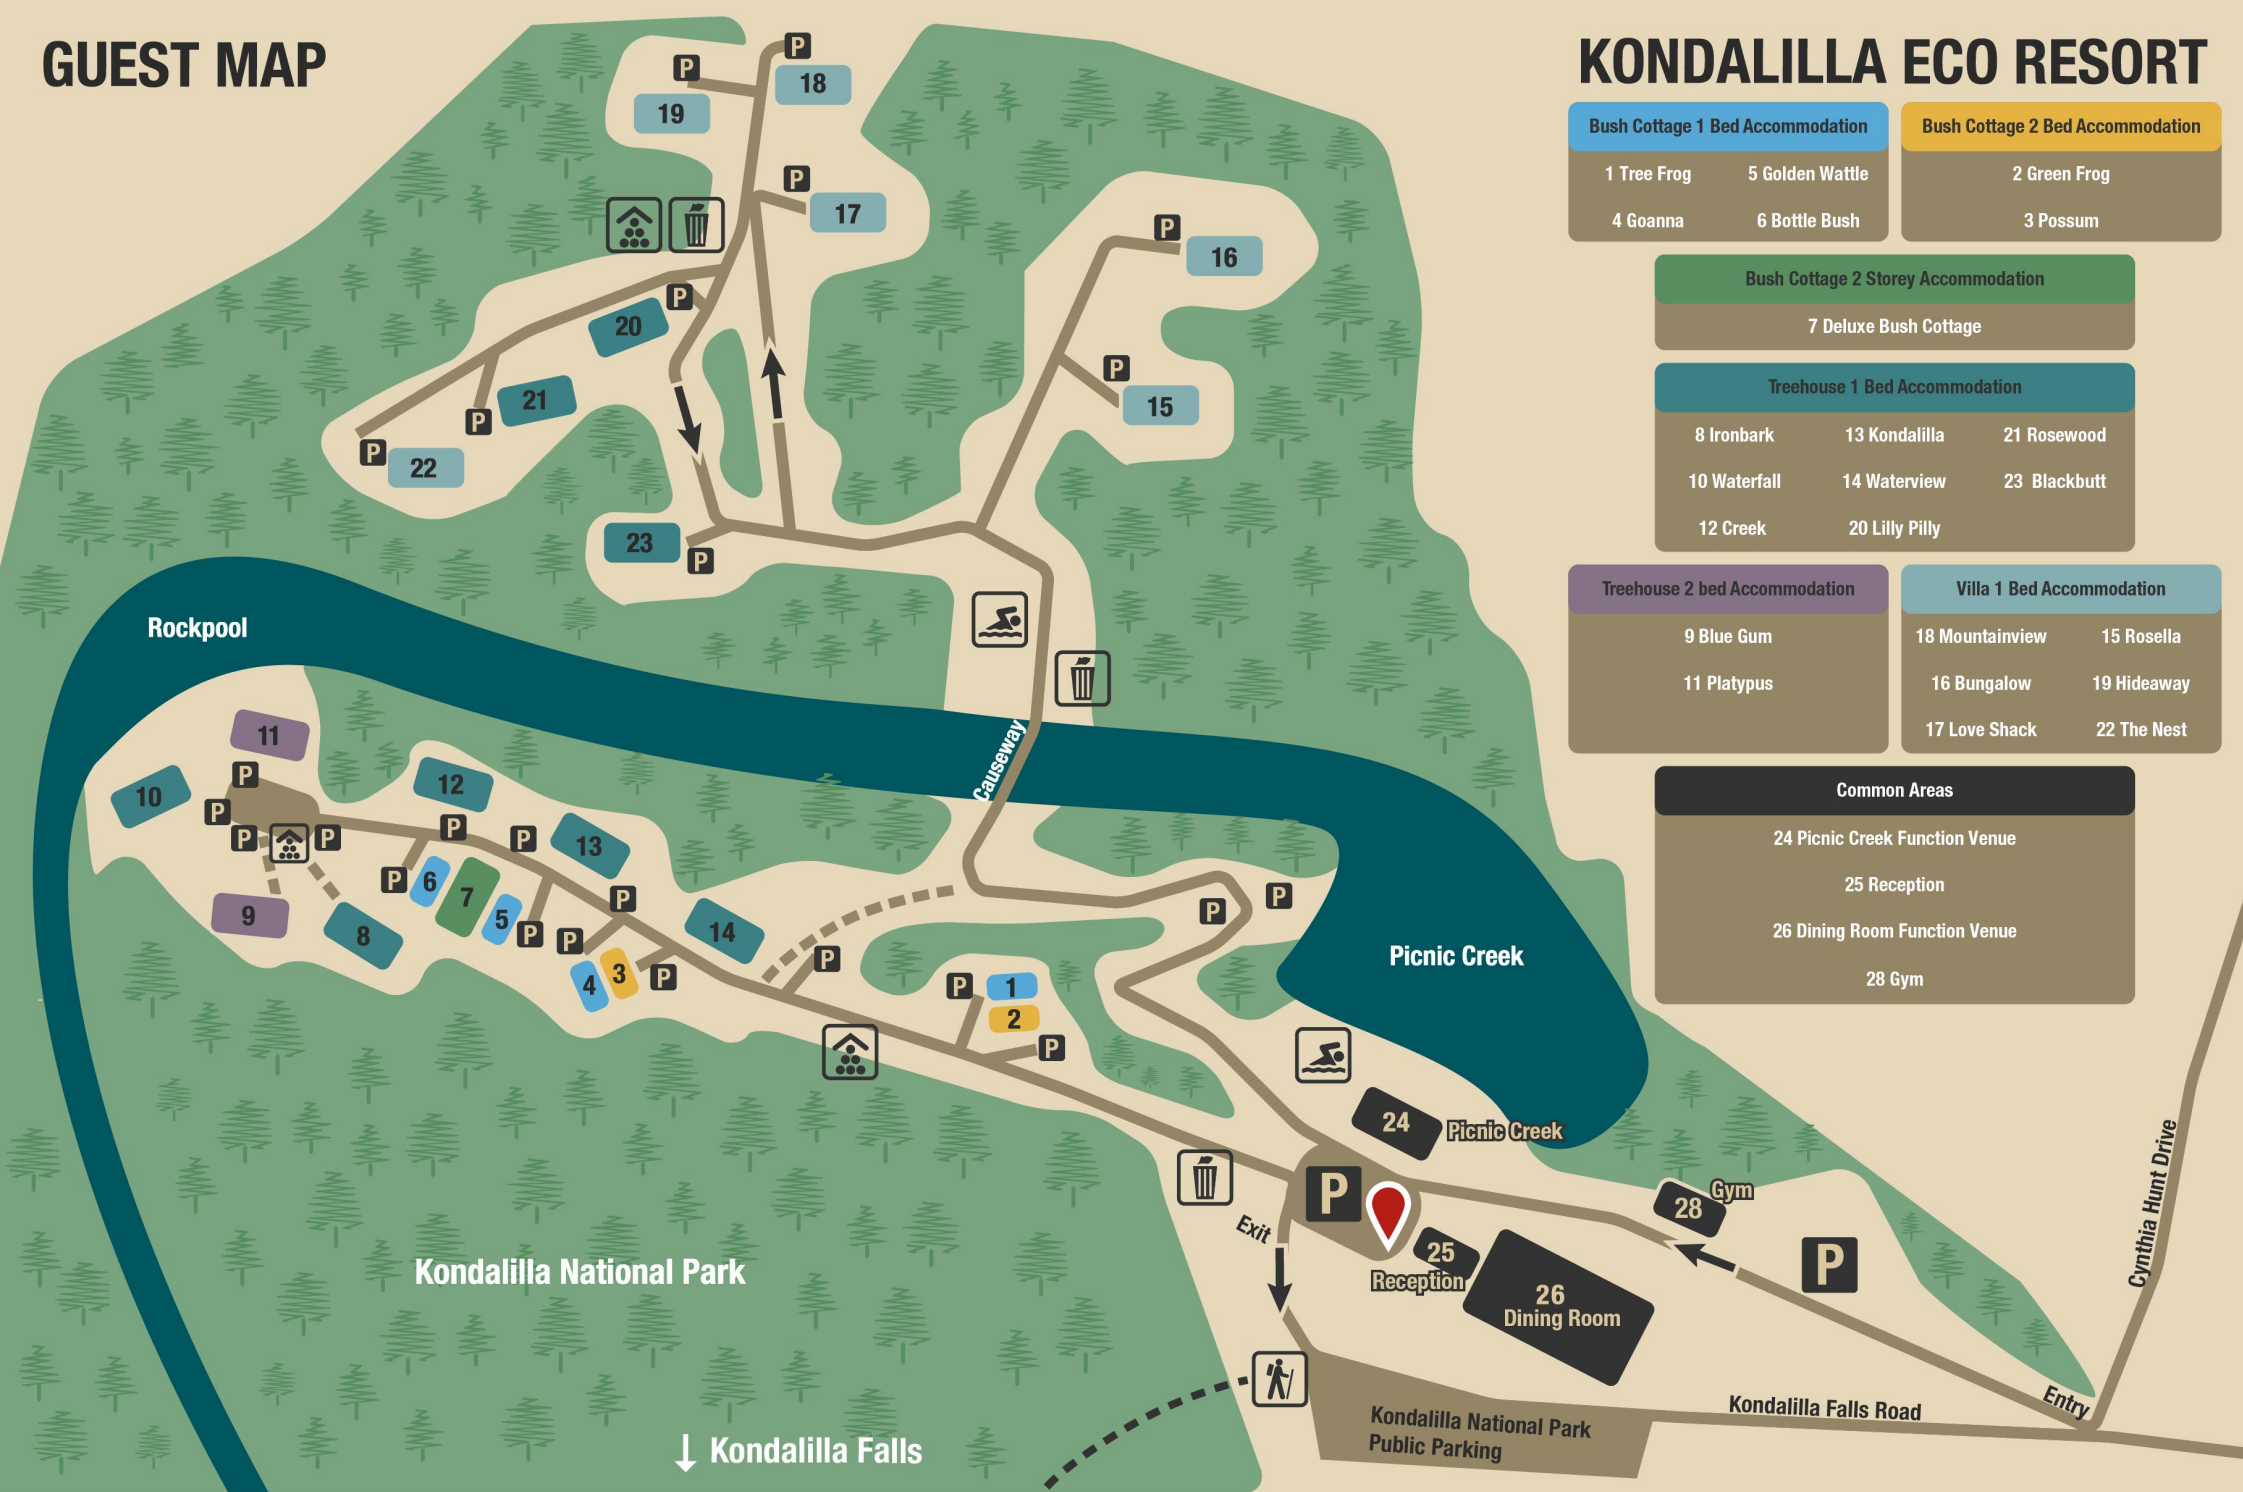

GUEST MAP

KONDALILLA ECO RESORT

Bush Cottage 1 Bed Accommodation		Bush Cottage 2 Bed Accommodation	
1 Tree Frog	5 Golden Wattle	2 Green Frog	
4 Goanna	6 Bottle Bush	3 Possum	

Bush Cottage 2 Storey Accommodation	
7 Deluxe Bush Cottage	

Treehouse 1 Bed Accommodation		
8 Ironbark	13 Kondalilla	21 Rosewood
10 Waterfall	14 Waterview	23 Blackbutt
12 Creek	20 Lilly Pilly	

Treehouse 2 bed Accommodation	
9 Blue Gum	11 Platypus

Villa 1 Bed Accommodation	
18 Mountainview	15 Rosella
16 Bungalow	19 Hideaway
17 Love Shack	22 The Nest

Common Areas	
24 Picnic Creek Function Venue	
25 Reception	
26 Dining Room Function Venue	
28 Gym	

Kondalilla National Park

↓ Kondalilla Falls

Kondalilla National Park Public Parking

Kondalilla Falls Road

Cynthia Hunt Drive

Picnic Creek

Rockpool

Causeway

Picnic Creek

Gym

Reception

Dining Room